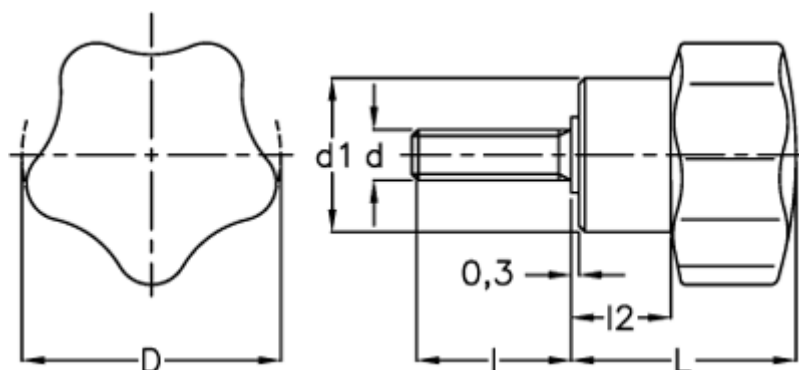

Data Sheet

Article number: 2302066231

Description: E+G Lobe knob
VC.192/30 p-M6x10

Measures

D	=	32
d1	=	19
d 6g	=	M6
l	=	10
L	=	23
l2	=	11